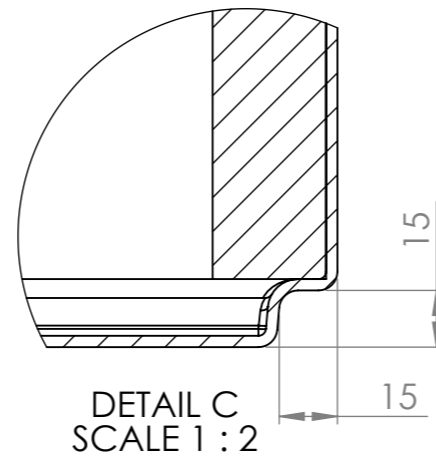

SECTION A-A
SCALE 1 : 10

ITEM NO.	PART NUMBER	DESCRIPTION	QTY.
1	PBH8 Polyester		1
2	PBH8 EPS60		4

DRAWN	Joris Koppens	DATE	10-10-2019
REVISION			

ADEZZ[®]
WE PRODUCE GARDEN PRODUCTS FOR PROFESSIONALS

Liessentstraat 4, 5405 AG Uden (NL).
t 0031 (0)413 - 27 41 68.
e info@adezz.com, i www.adezz.com

TITLE:	3mm Fibreglass	
Drawing:	PBH8 600x600x600	A3